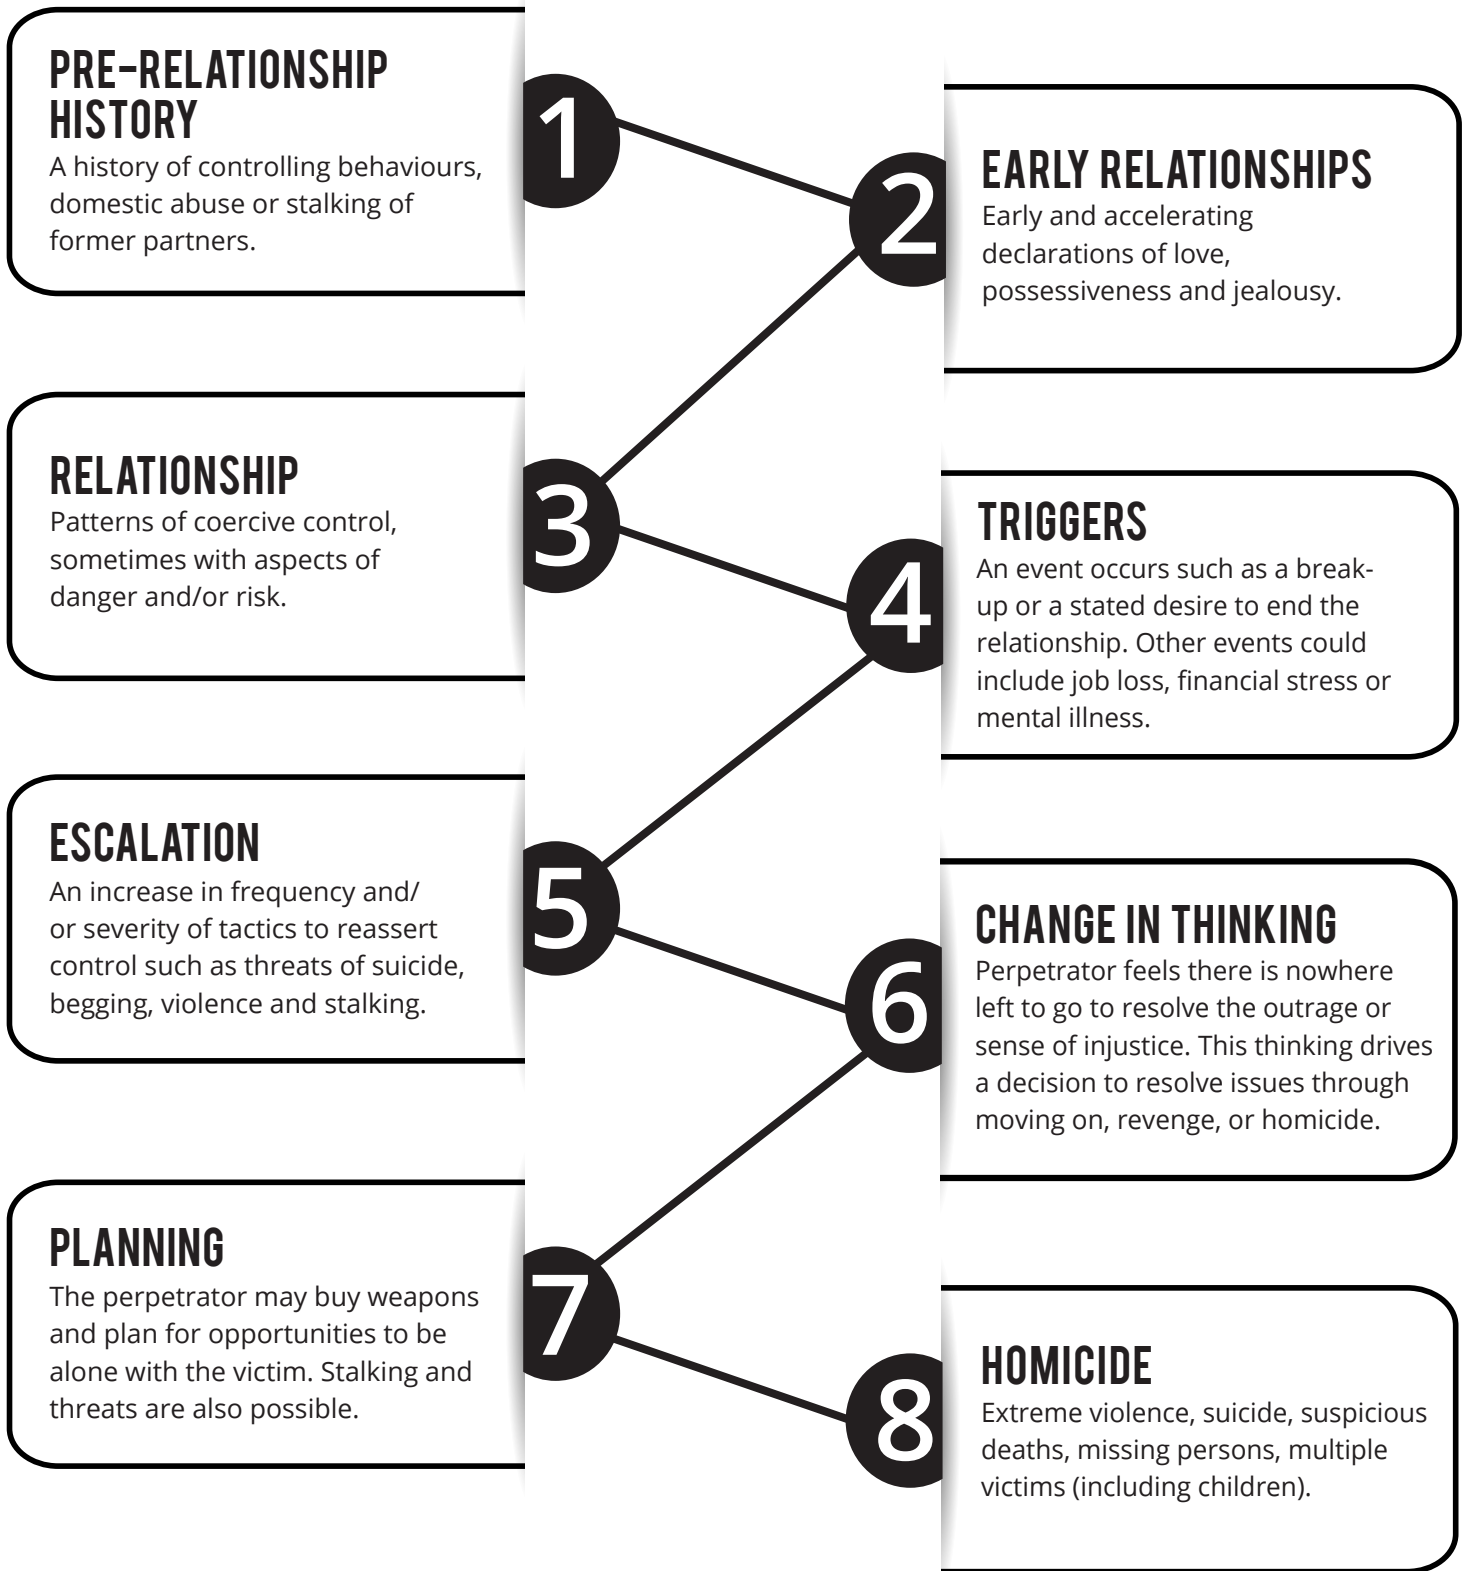

HOMICIDE *TIMELINE*

Used with Permission: Dr. Jane Monckton Smith, School of Natural and Social Science, University of Gloucestershire, UK